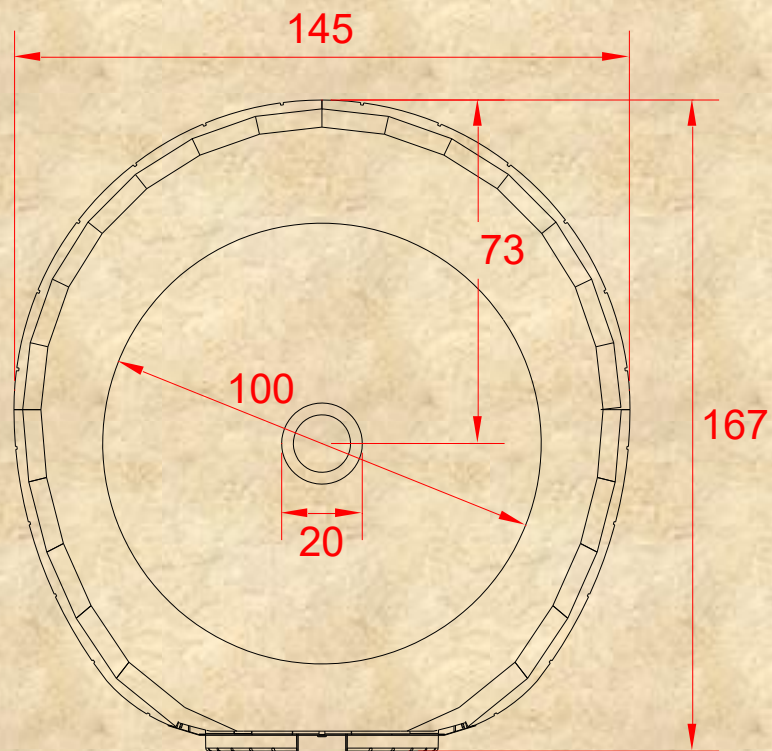

Capacity	4  30cm
Productivity	60  per hour
Firewood Consumption 	3 – 4 kg per hour
Weight 	1100 kg

Supplied by Caterkwik Ltd

Tel: 01229 480001

Email: info@caterkwik.co.uk

***Dimensions in cm**

Supplied by Caterkwik Ltd