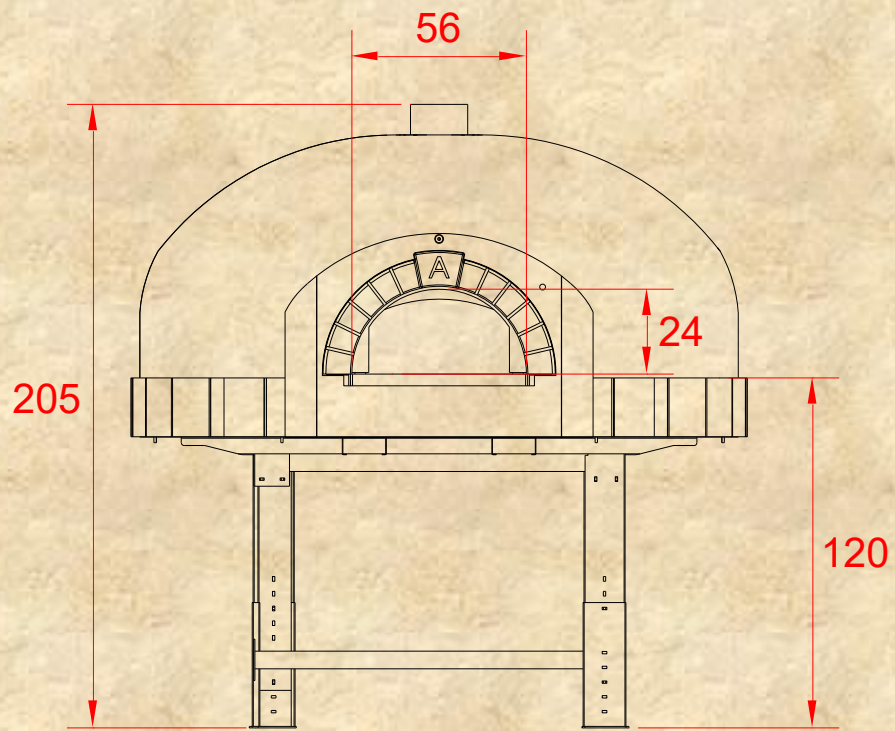

Capacity	4  30cm
Productivity	60  per hour
Firewood Consumption 	3 – 4 kg per hour
Weight 	1100 kg

Supplied by Caterkwik Ltd

Tel: 01229 480001

Email: info@caterkwik.co.uk

***Dimensions in cm**

Supplied by Caterkwik Ltd